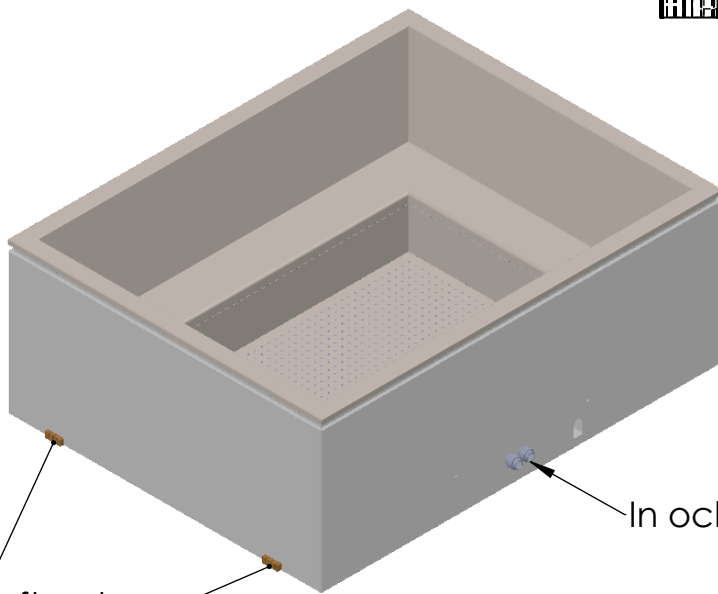

Vikt: 280 kg

Volym: 3200 liter

Lyftreglar

In och utlopp 50mm

UNLESS OTHERWISE SPECIFIED:
 DIMENSIONS ARE IN MILLIMETERS
 SURFACE FINISH:
 TOLERANCES:
 LINEAR:
 ANGULAR:

FINISH:

DEBURR AND
BREAK SHARP
EDGES

DO NOT SCALE DRAWING

SCALE: 1:50

SHEET 1 OF 1