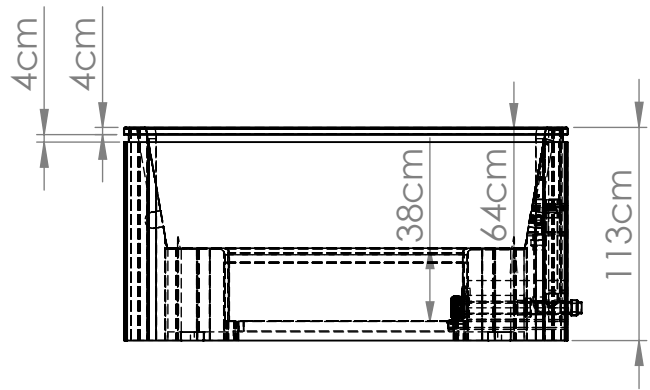

Vikt: 280 kg

Volym: 3200 liter

Lyftreglar

In och utlopp 50mm

UNLESS OTHERWISE SPECIFIED:
 DIMENSIONS ARE IN MILLIMETERS
 SURFACE FINISH:
 TOLERANCES:
 LINEAR:
 ANGULAR:

FINISH:

DEBURR AND
BREAK SHARP
EDGES

DO NOT SCALE DRAWING

REVISION

	NAME	SIGNATURE	DATE
DRAWN			
CHK'D			
APPV'D			
MFG			
Q.A			

TITLE:

MATERIAL:

DWG NO.

2400x3000

A4

WEIGHT:

SCALE: 1:50

SHEET 1 OF 1