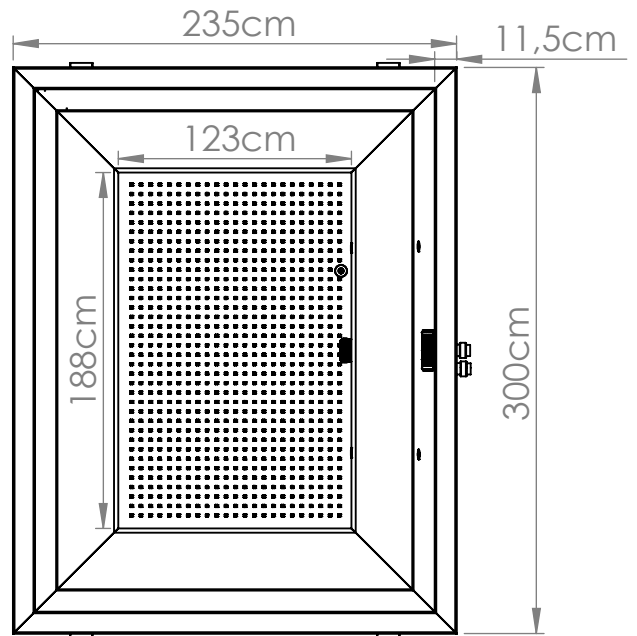

Vikt: 280 kg

Volym: 3200 liter

Lyftreglar

In och utlopp 50mm

UNLESS OTHERWISE SPECIFIED:
 DIMENSIONS ARE IN MILLIMETERS
 SURFACE FINISH:
 TOLERANCES:
 LINEAR:
 ANGULAR:

FINISH:

DEBURR AND
BREAK SHARP
EDGES

DO NOT SCALE DRAWING

SCALE: 1:50

SHEET 1 OF 1