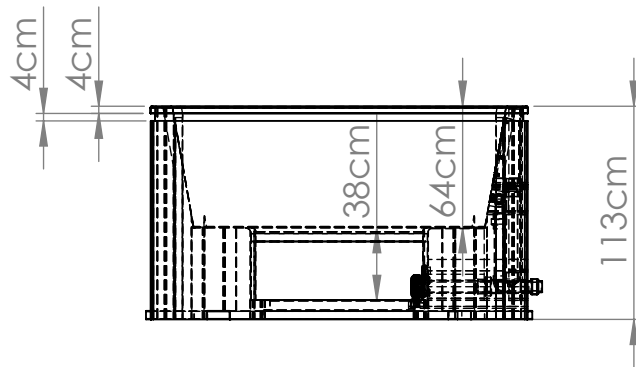

Vikt: 180 kg

Volym: 2000 liter

In och utlopp 50mm
Lyftreglar

UNLESS OTHERWISE SPECIFIED:
DIMENSIONS ARE IN MILLIMETERS
SURFACE FINISH:
TOLERANCES:
LINEAR:
ANGULAR:

FINISH:

DEBURR AND
BREAK SHARP
EDGES

DO NOT SCALE DRAWING

REVISION

	NAME	SIGNATURE	DATE	
DRAWN				
CHK'D				
APPV'D				
MFG				
Q.A				

TITLE:	
MATERIAL:	
DWG NO.	2000x2000
SCALE: 1:50	SHEET 1 OF 1

A4

4

3

2

1