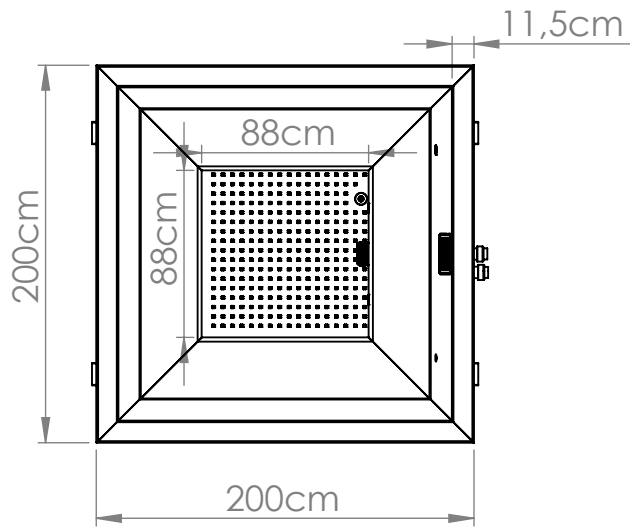

Vikt: 180 kg

Volym: 2000 liter

In och utlopp 50mm
Lyftreglar

UNLESS OTHERWISE SPECIFIED:
DIMENSIONS ARE IN MILLIMETERS
SURFACE FINISH:
TOLERANCES:
LINEAR:
ANGULAR:

FINISH:

DEBURR AND
BREAK SHARP
EDGES

DO NOT SCALE DRAWING

REVISION

	NAME	SIGNATURE	DATE	
DRAWN				
CHK'D				
APPV'D				
MFG				
Q.A				

TITLE:	
MATERIAL:	
DWG NO.	2000x2000
SCALE: 1:50	SHEET 1 OF 1

A4

4

3

2

1