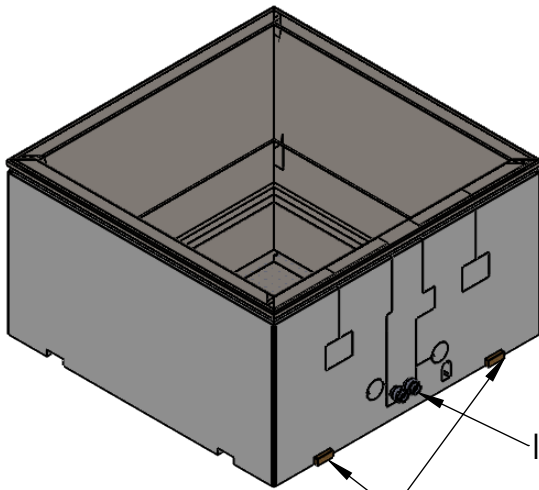

Vikt: 180 kg

Volym: 2000 liter

In och utlopp 50mm
Lyftreglar

UNLESS OTHERWISE SPECIFIED:
DIMENSIONS ARE IN MILLIMETERS
SURFACE FINISH:
TOLERANCES:
LINEAR:
ANGULAR:

FINISH:

DEBURR AND
BREAK SHARP
EDGES

DO NOT SCALE DRAWING

REVISION

	NAME	SIGNATURE	DATE	
DRAWN				
CHK'D				
APPV'D				
MFG				
Q.A				

TITLE:	
MATERIAL:	
DWG NO.	2000x2000
SCALE: 1:50	SHEET 1 OF 1

A4

4

3

2

1